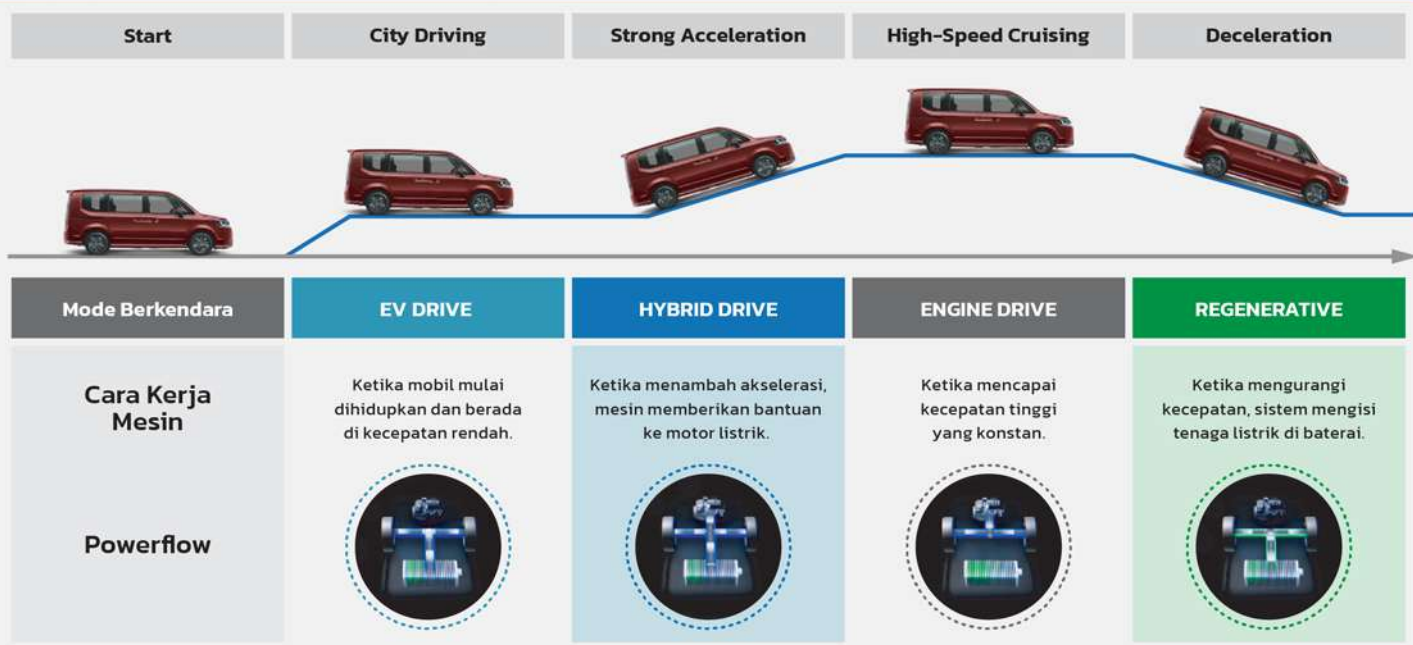

Cara kerja sistem hybrid e:HEV

Cara kerja sistem hybrid e:HEV dapat berbeda sesuai dengan kondisi jalan, beban kendaraan & cara berkendara.